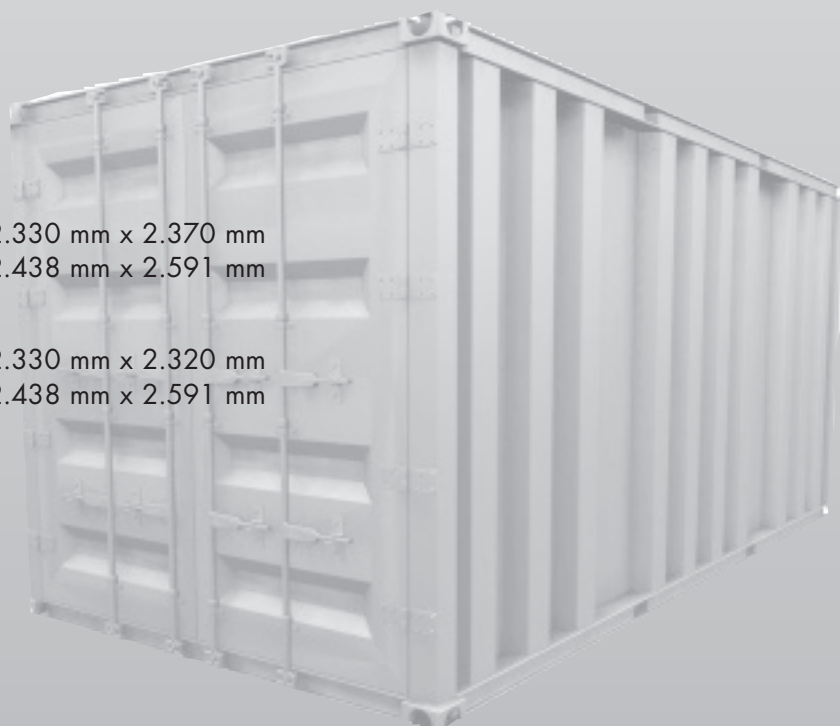

Category: Refrigerated Containers

Type: 20'

Internal dimensions (L x W x H): 5.880 mm x 2.330 mm x 2.370 mm

External dimensions (L x W x H): 6.058 mm x 2.438 mm x 2.591 mm

Type: 40'

Internal dimensions (L x W x H): 12.010 mm x 2.330 mm x 2.320 mm

External dimensions (L x W x H): 12.192 mm x 2.438 mm x 2.591 mm

Certificate

German Lloyd Certificate

Price

Price on inquiry

Container

Category: Insulated Containers

Type: 20'

Internal dimensions (L x W x H): 5.880 mm x 2.330 mm x 2.370 mm

External dimensions (L x W x H): 6.058 mm x 2.438 mm x 2.591 mm

Type: 40'

Internal dimensions (L x W x H): 12.010 mm x 2.330 mm x 2.320 mm

External dimensions (L x W x H): 12.192 mm x 2.438 mm x 2.591 mm

Type: 20'

Internal dimensions (L x W x H): 5.880 mm x 2.330 mm x 2.370 mm

External dimensions (L x W x H): 6.058 mm x 2.438 mm x 2.591 mm

Type: 40'

Internal dimensions (L x W x H): 12.010 mm x 2.330 mm x 2.320 mm