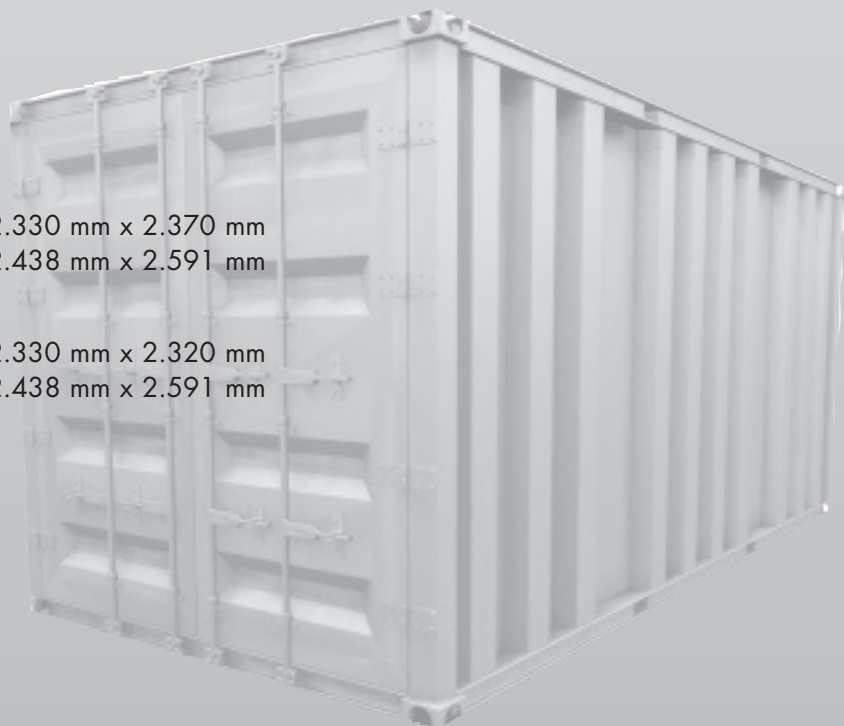

Container

Category: Insulated Containers

Type: 20'

Internal dimensions (L x W x H): 5.880 mm x 2.330 mm x 2.370 mm

External dimensions (L x W x H): 6.058 mm x 2.438 mm x 2.591 mm

Type: 40'

Internal dimensions (L x W x H): 12.010 mm x 2.330 mm x 2.320 mm

External dimensions (L x W x H): 12.192 mm x 2.438 mm x 2.591 mm

Certificate

German Lloyd Certificate

Price

Price on inquiry

Category: High-Cube Containers

Type: 40' HC

Internal dimensions (L x W x H): 12.015 mm x 2.330 mm x 2.670 mm

External dimensions (L x W x H): 12.192 mm x 2.438 mm x 2.895 mm

Cubic capacity: 70 m³

Weight: 4.100 kg

Payload: 26.000 kg

Certificate

German Lloyd Certificate

Price

Price on inquiry

Category: Hard-Top Containers

Type: 20'

Internal dimensions (L x W x H): 5.880 mm x 2.330 mm x 2.370 mm

External dimensions (L x W x H): 6.058 mm x 2.438 mm x 2.591 mm

Type: 40'

Internal dimensions (L x W x H): 12.010 mm x 2.330 mm x 2.320 mm

External dimensions (L x W x H): 12.192 mm x 2.438 mm x 2.591 mm

Certificate

German Lloyd Certificate

Price

Price on inquiry

Category: Open-Top Containers

Type: 20'

Internal dimensions (L x W x H): 5.880 mm x 2.330 mm x 2.370 mm

External dimensions (L x W x H): 6.058 mm x 2.438 mm x 2.591 mm

Type: 40'

Internal dimensions (L x W x H): 12.010 mm x 2.330 mm x 2.320 mm

External dimensions (L x W x H): 12.192 mm x 2.438 mm x 2.591 mm

Certificate

German Lloyd Certificate

Price

Price on inquiry